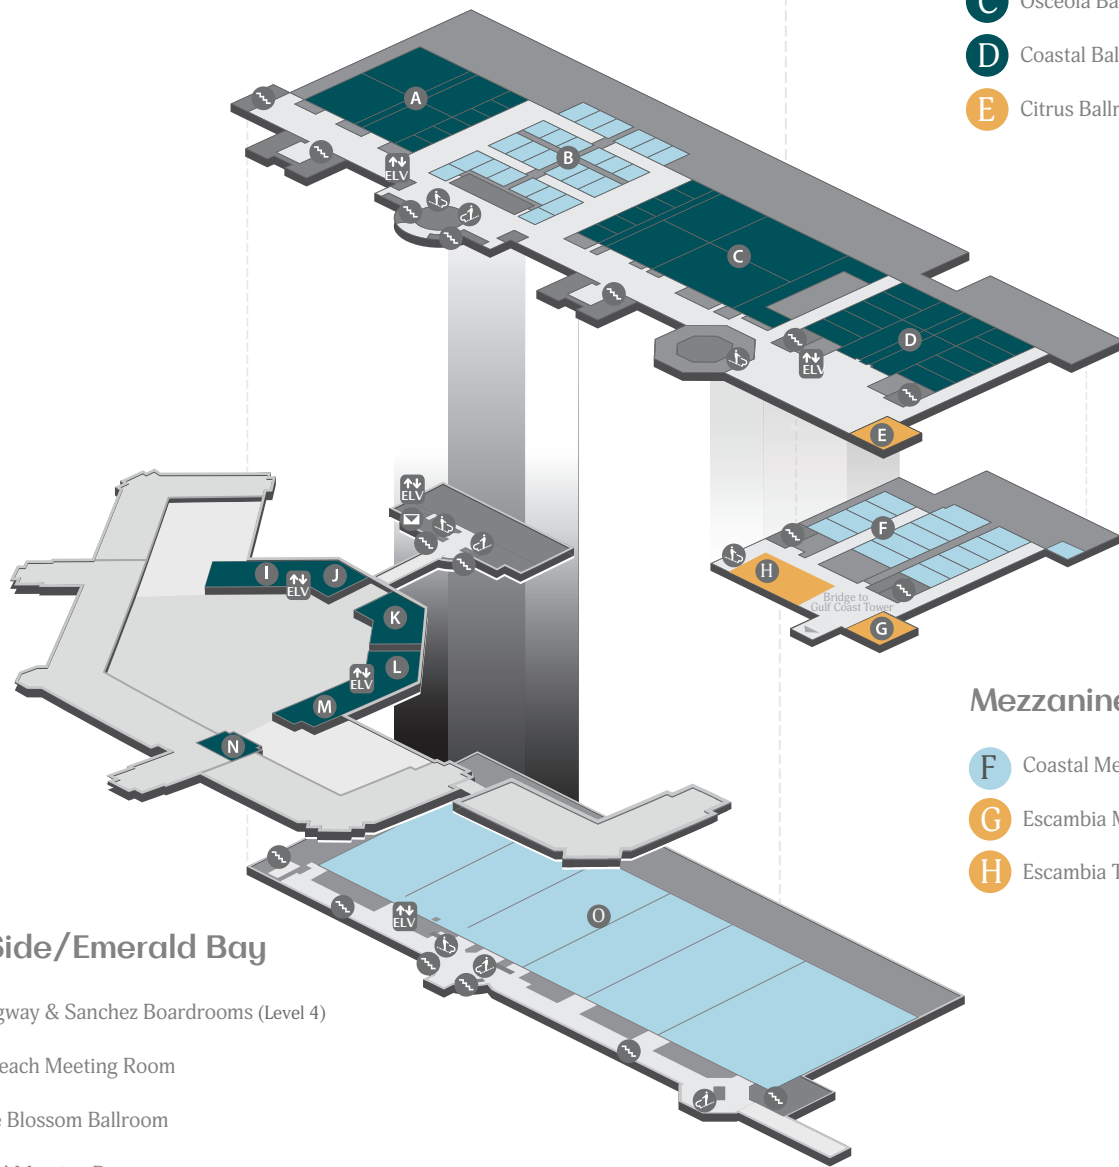

MEETING SPACE

- M1 St. George Meeting Room 102
- M2 St. George Meeting Room 104
- M3 St. George Meeting Room 106
- M4 St. George Meeting Room 108
- M5 Emerald Meeting Rooms (Lower Level)
- M6 St. George Meeting Rooms, 112 - 114
- M7 Orange Blossom Ballroom
- M8 Boardrooms (Level 4)
- M9 Palm Beach Meeting Room
- M10 Convertible Guest Rooms/Hospitality Suites
- M11 Coquina Lawn
- M12 Mangrove Lawn

Please note that our hotel, atriums, and pool areas are smoke free. Smoking is permitted in various outdoor locations.

FIND YOUR WAY WITH OUR APP

GAYLORD PALMS CONVENTION CENTER MAP

Ballroom/Level 2

- A** Sun Ballroom
- B** Sun & Osceola Breakout Rooms
- C** Osceola Ballroom
- D** Coastal Ballroom
- E** Citrus Ballroom

Mezzanine Level

- F** Coastal Meeting Rooms
- G** Escambia Meeting Room
- H** Escambia Terrace

Hotel-Side/Emerald Bay

- I** Hemingway & Sanchez Boardrooms (Level 4)
- J** Palm Beach Meeting Room
- K** Orange Blossom Ballroom
- L** Emerald Meeting Rooms
- M** St. George Meeting Rooms
- N** Convertible Guest Rooms