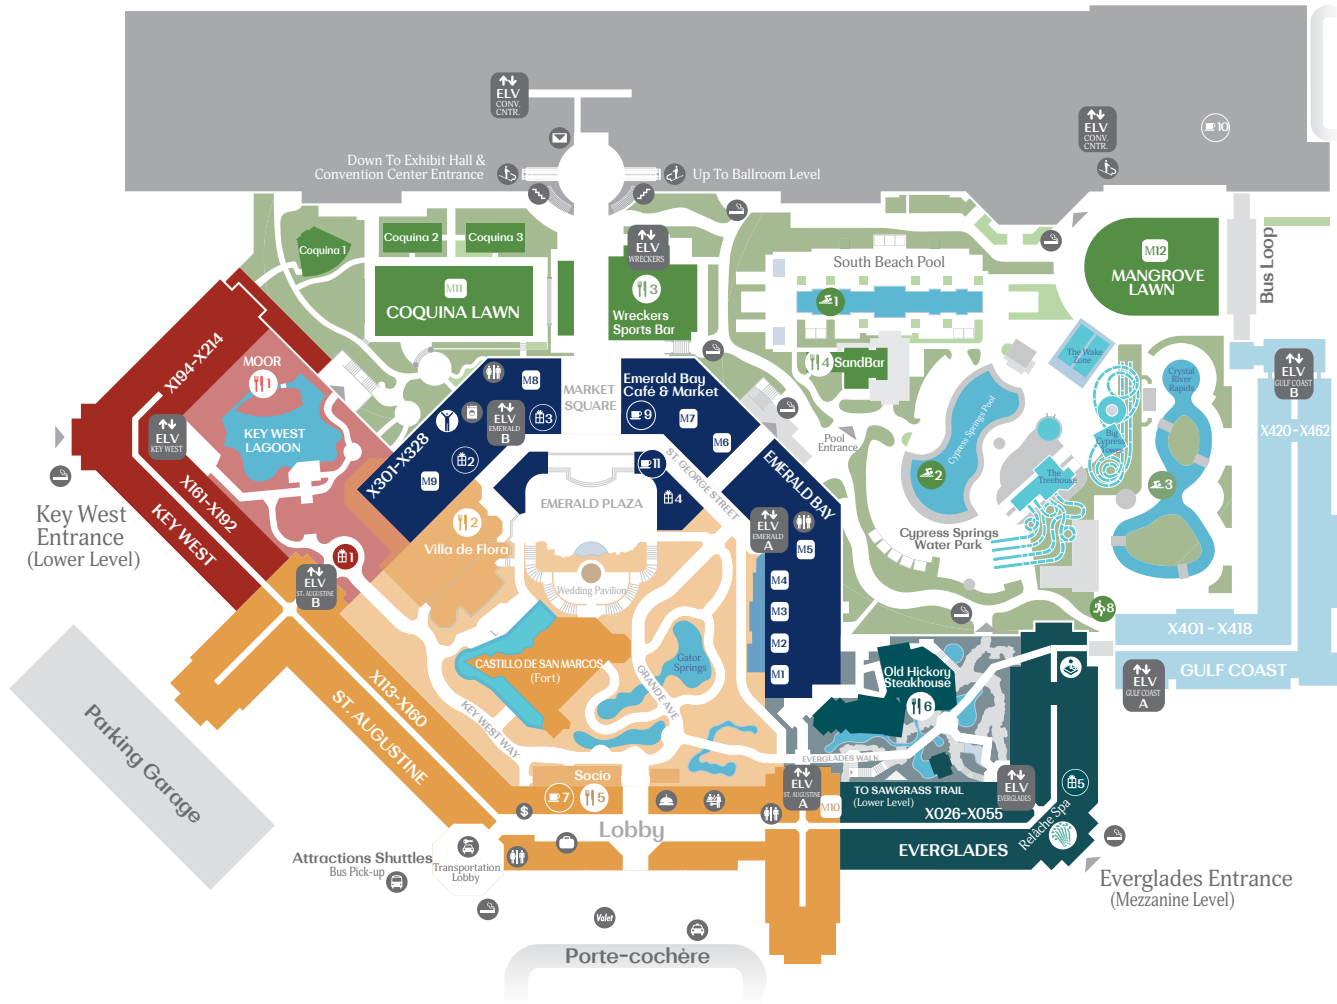

GAYLORD PALMS HOTEL MAP

COLOR LEGEND

- St. Augustine
- Key West
- Emerald Bay
- Everglades
- Gulf Coast
- Convention Center
- Property Grounds

KEY

- Concierge
- Front Desk
- Valet
- Bus
- Taxi
- Car Rental
- Bell Services
- Smoking Area
- Restrooms
- Elevator
- Stairs
- Escalator
- FedEx Business Cntr.
- ATM
- Guest Laundry

DINING & DRINKS

- MOOR
- Villa de Flora
- Wreckers Sports Bar
- SandBar
- Socio
- Old Hickory Steakhouse

EATERY

- The Cocoa Bean Express
- Crystal River Tacos & Tequila
- Emerald Bay Café & Market
- The Cocoa Bean Express
- Jamba

SHOPPING

- Mallory Square Sundry
- Island Paradise Gifts
- Emerald Bay Necessities
- Emerald Bay Apparel
- Relâche Spa Boutique

AMENITIES

- Arcade
- Relâche Spa (Lower Level)
- Relâche Fitness Center (Lower Level)
- South Beach Pool
- Cypress Springs Pool
- Crystal River Rapids

Exhibit Hall/Level 1

- O** Florida Exhibition Hall

FIND YOUR WAY WITH OUR APP