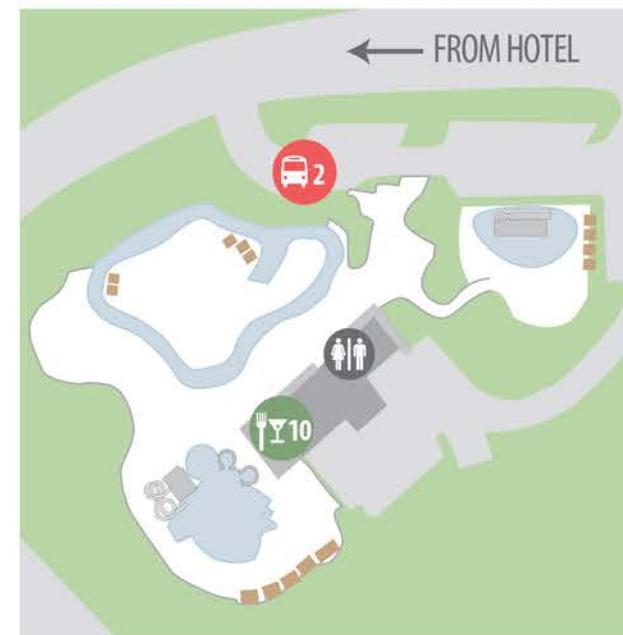

GAYLORD TEXAN RESORT OVERVIEW

DINING & DRINKS

- 1 Riverwalk Cantina *Tex-Mex*
- 2 Texan Station *Sports Bar & Grill*
- 3 Mission Plaza Marketplace
- 4 Old Hickory Steakhouse
- 5 Old Hickory Whiskey & Wine Bar
- 6 Pool Bar & Grill
- 7 Zeppole *Italian*
- 8 Silver Bar
- 9 The Cocoa Bean Express
- 10 Paradise Springs Bar & Grill
- 11 Glass Cactus

SHOPPING

- 1 Relâche Boutique
- 2 Amelia's Women's Wear
- 3 Carolyn Pollack Jewelry
- 4 Willow Creek Western Wear
- 5 Lone Star Sundry
- 6 Taste of Texas
- 7 Kids Korral

AMENITIES

- Relâche Spa & Salon *Lower Level*
- Relâche Fitness Center *Lower Level*
- Relâche Indoor Pool *Lower Level*
- Arcade
- Outdoor Resort Pool
- 1 Glass Cactus Shuttle
- 2 Paradise Springs Shuttle

MEETING SPACE

- M1 Mission Plaza *Lower Level*
- M2 Del Rio Meeting Rooms *Level 1*
- M3 Mustang Meeting Rooms *Level 3*
- M4 Palomino Meeting Rooms *Level 3*
- M5 Bluebonnet & Primrose Boardrooms *Level 4*
- M6 Pecos Meeting Rooms *Level 1*
- M7 Appaloosa Meeting Rooms *Level 3*
- M8 Yellow Rose Ballroom *Level 1*
- M9 Vineyard Boardroom *Level 1*
- M10 Vineyard Tower Meeting Rooms *Level 1*
- M11 Tate Ballroom *Level 2*
- M12 Convention Center

COLOR LEGEND

- Lone Star Tower
- Hill Country Atrium
- Riverwalk Atrium
- Vineyard Tower
- Convention Center
- Property Grounds

PARADISE SPRINGS WATERPARK

GLASS CACTUS

- ### KEY
- Concierge
 - Front Desk
 - Valet
 - Hertz Car Rental
 - Bell Services
 - Restrooms
 - Resort Transportation
 - Elevator
 - Stairs
 - Escalator
 - ATM
 - Guest Laundry
 - FedEx Office Business Center