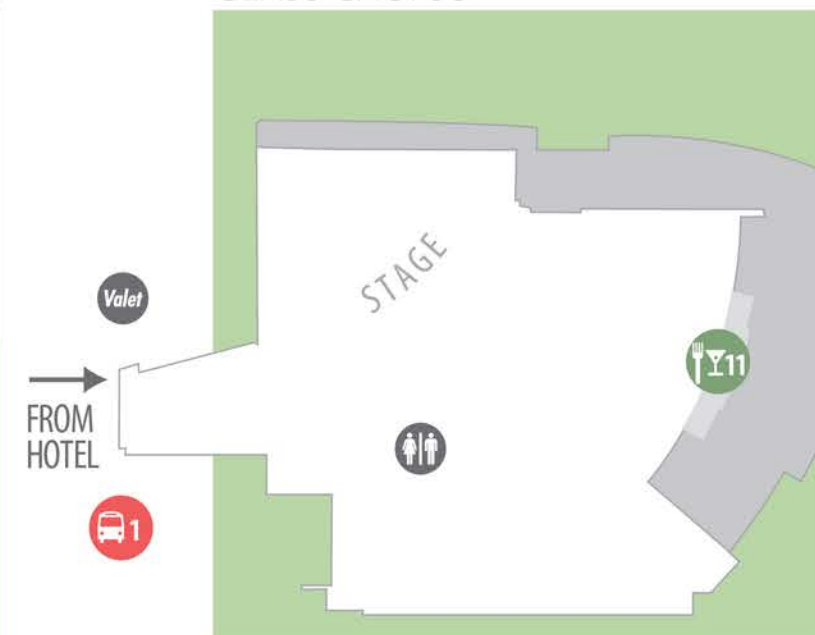

MEETING SPACE

- M1 Mission Plaza *Lower Level*
- M2 Del Rio Meeting Rooms *Level 1*
- M3 Mustang Meeting Rooms *Level 3*
- M4 Palomino Meeting Rooms *Level 3*
- M5 Bluebonnet & Primrose Boardrooms *Level 4*
- M6 Pecos Meeting Rooms *Level 1*
- M7 Appaloosa Meeting Rooms *Level 3*
- M8 Yellow Rose Ballroom *Level 1*
- M9 Vineyard Boardroom *Level 1*
- M10 Vineyard Tower Meeting Rooms *Level 1*
- M11 Tate Ballroom *Level 2*
- M12 Convention Center

COLOR LEGEND

- Lone Star Tower
- Hill Country Atrium
- Riverwalk Atrium
- Vineyard Tower
- Convention Center
- Property Grounds

PARADISE SPRINGS WATERPARK

GLASS CACTUS

- ### KEY
- Concierge
 - Front Desk
 - Valet
 - Hertz Car Rental
 - Bell Services
 - Restrooms
 - Resort Transportation
 - Elevator
 - Stairs
 - Escalator
 - ATM
 - Guest Laundry
 - FedEx Office Business Center